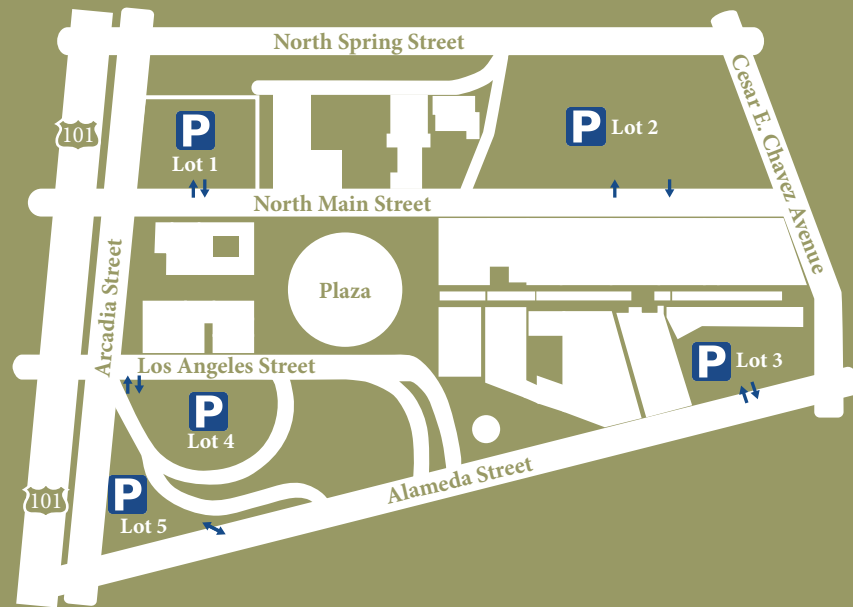

El Pueblo de Los Angeles

“Parking at El Pueblo Supports LA History”

Location	Rates	Hours
Lot 1 419 N. Main Street	\$2.25/20min \$15.00 MAX \$9.00 flat rate	Mon-Fri: 7:00am-5:30pm Sat-Sun/Holidays: 9:00am-5:30pm
Lot 2 615 N. Main Street	\$2.25/20min \$15.00 MAX \$9.00 flat rate	Mon-Fri: 6:00am-10:30pm Sat-Sun/Holidays: 6:00am-10:30pm
Lot 3 852 N. Alameda Street	\$2.50/20min; \$15.00 MAX	Mon-Fri: 9:00am-9:00pm
Lot 4 426 N. Los Angeles Street	\$8.00 flat rate \$7.00 flat rate \$8.00 flat rate \$7.00 flat rate	Mon-Fri: 7:00am-3:00pm Mon-Fri: 3:00pm-9:00pm Sat-Sun: 9:00am-5:00pm Sat-Sun: 5:00pm-9:00pm
Lot 5 711 Alameda Street	\$7.00 flat rate \$7.00 flat rate	Mon-Fri: 7:00am-3:00pm Mon-Fri: 3:00pm-9:00pm Sat-Sun: 11:00am-5:00pm Sat-Sun: 5:00pm-9:00pm